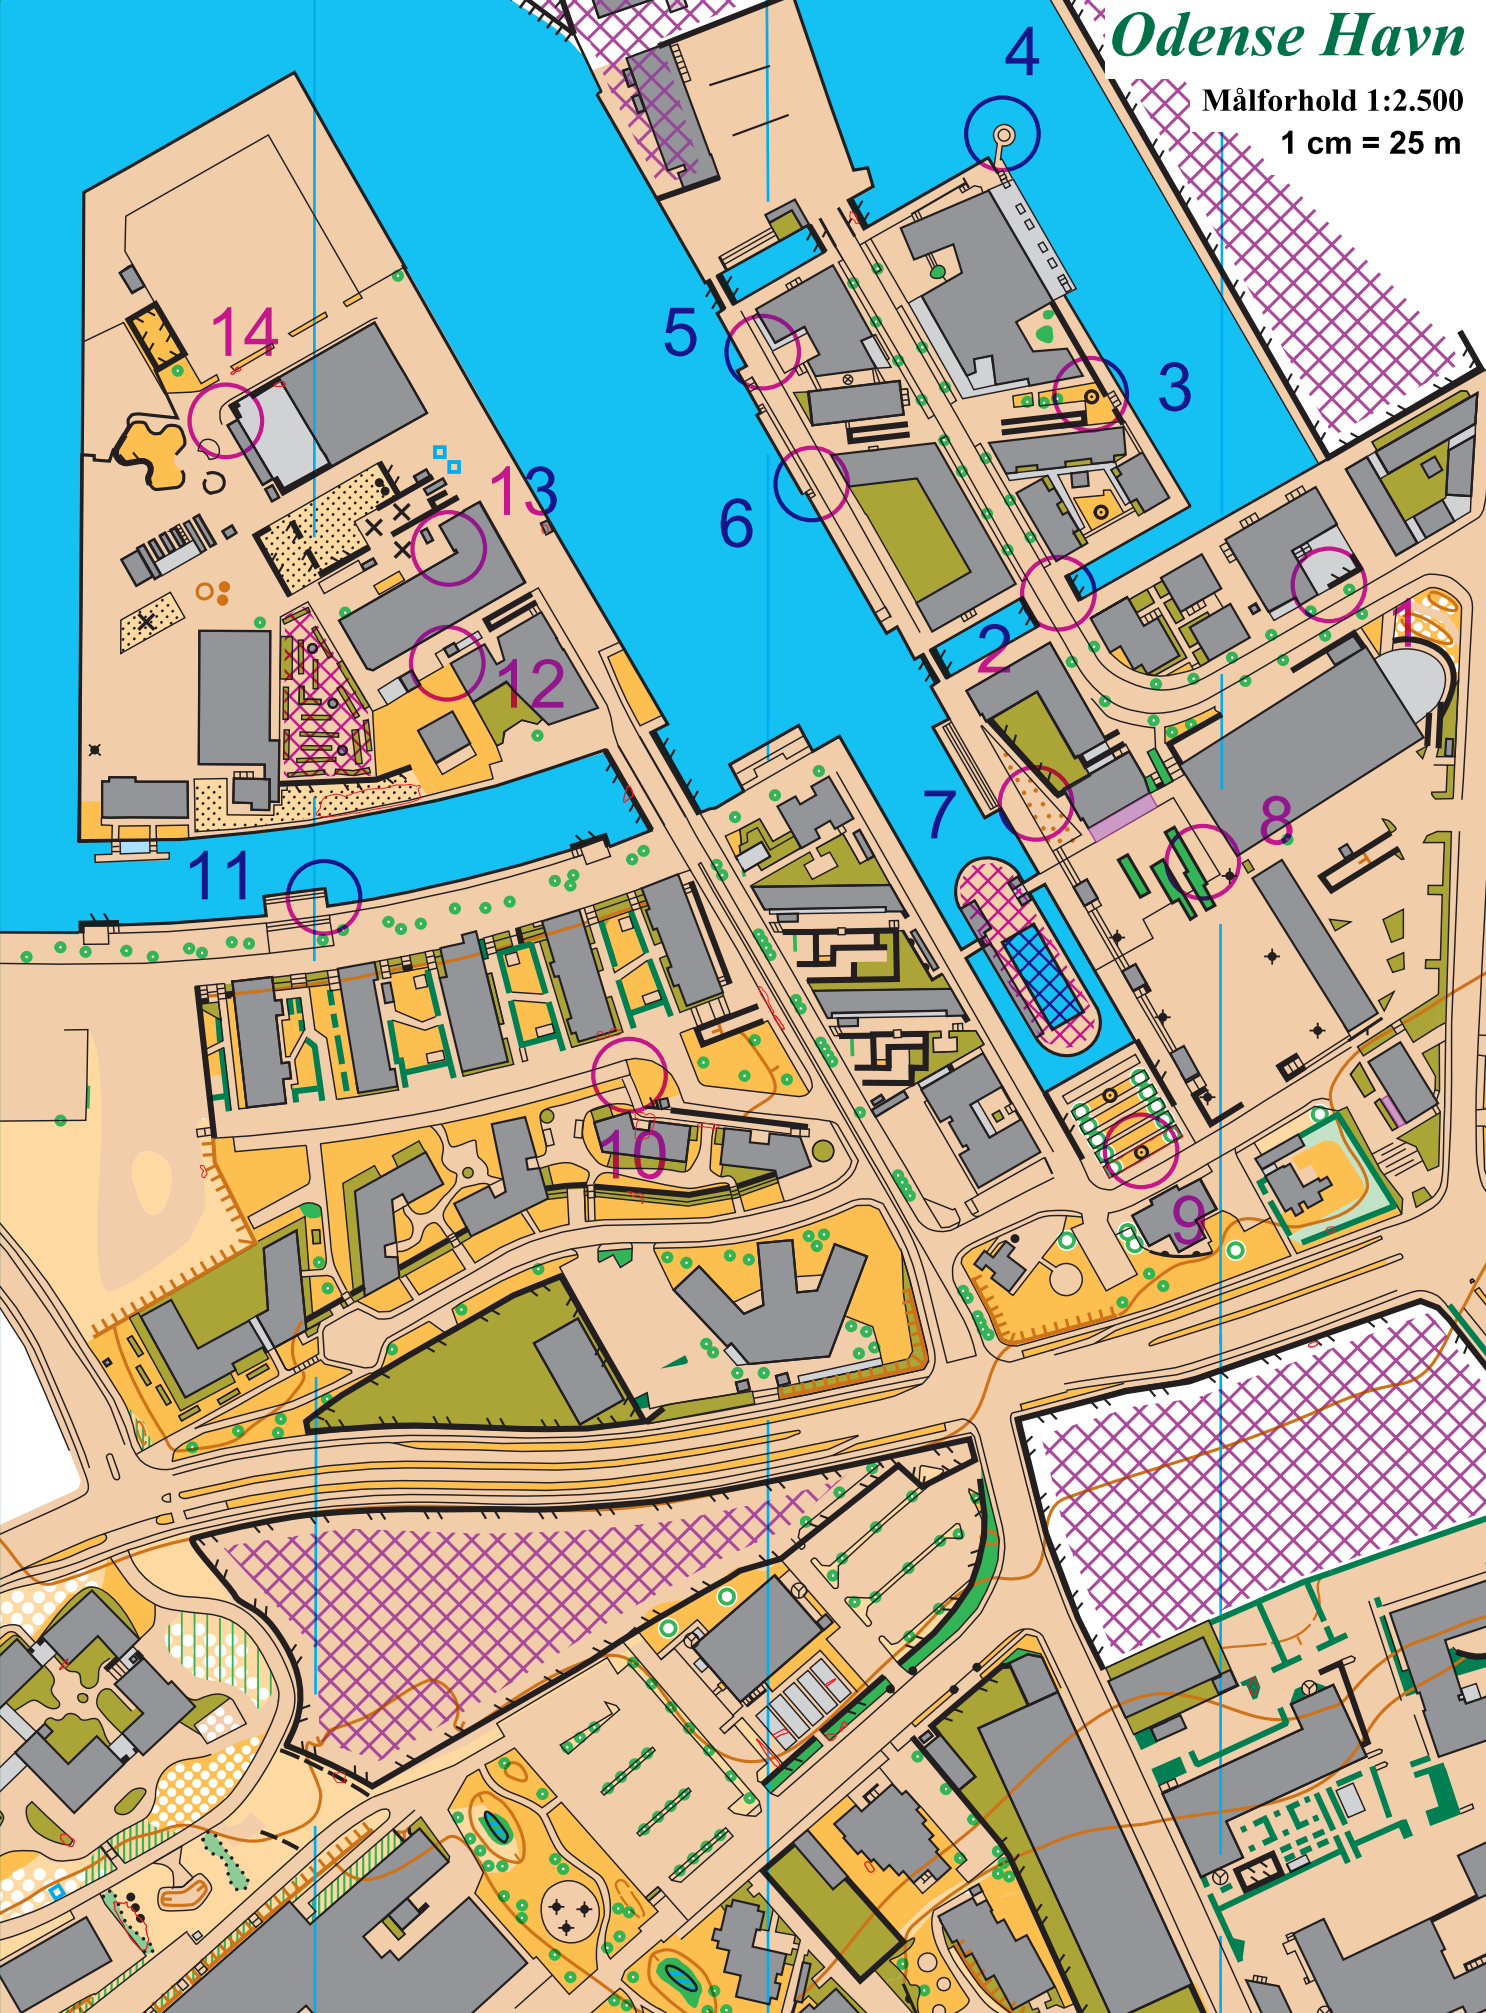

Odense Havn

Målforhold 1:2.500

1 cm = 25 m

1	2	3	4	5	6	7	8	9	10	11	12	13	14
---	---	---	---	---	---	---	---	---	----	----	----	----	----